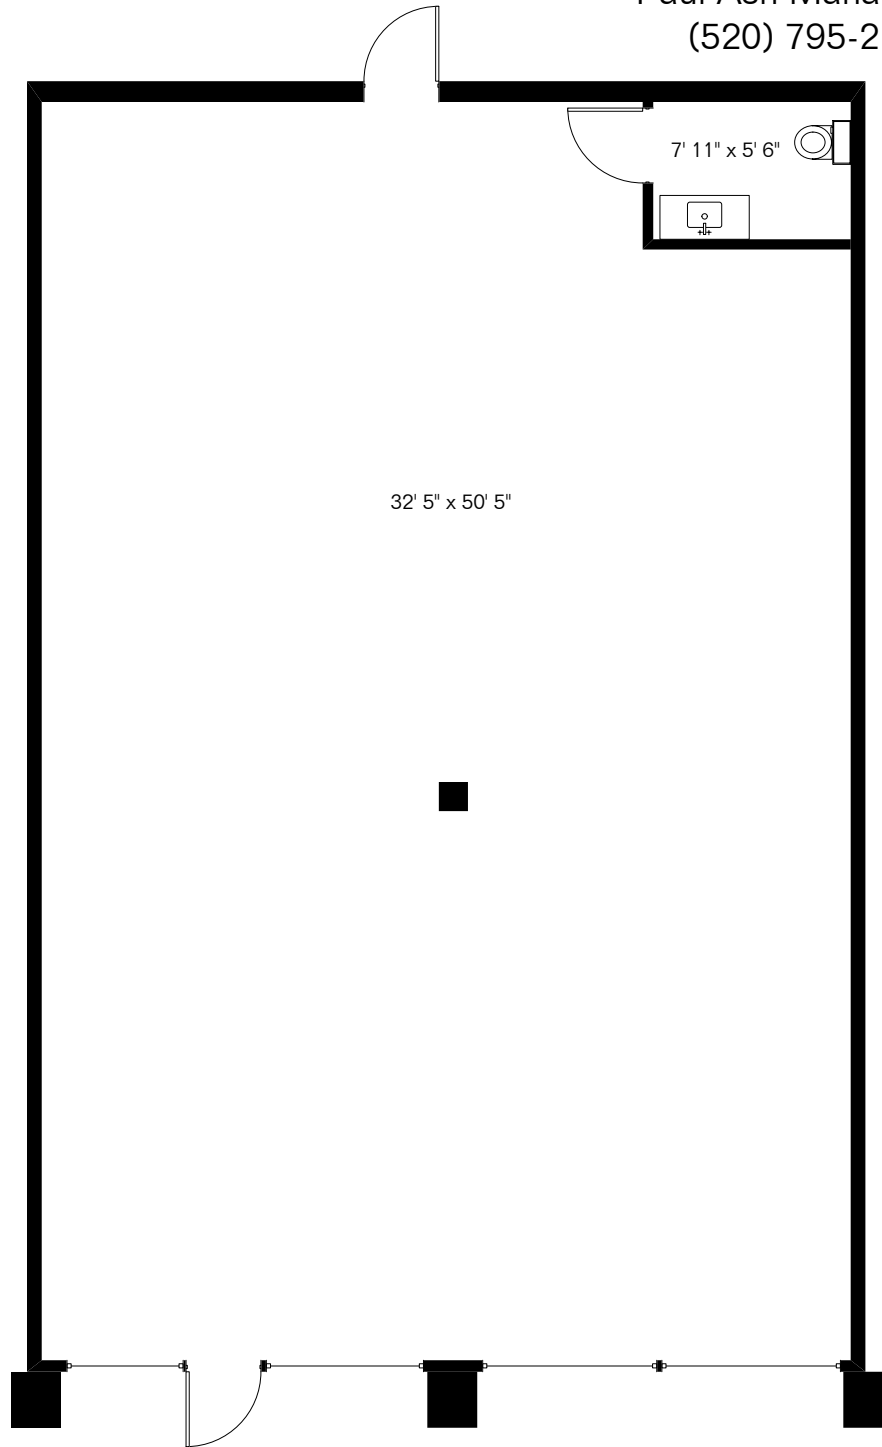

The square footages and room size information are deemed to be reliable but are not guaranteed and should be independently verified. This drawing is for marketing purposes only.

12020 S Warner Elliot Loop Suite 105-106

Paul Ash Management
(520) 795-2100

Site Visit March 2023

Gross 1,709 Sq Ft

Copyright 2023 Floor Plans First! LLC
All Rights Reserved.

Floor Plans First!
See the Floor Plan First!
FloorPlansFirst.com™
(520) 881-1500